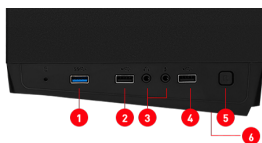

SPECIFICATIONS

Product Name	MAG SHIELD M301
Case Form Factor	Micro ATX-Tower
Motherboard Form Factor Support	Micro-ATX / Mini-ITX
I/O Ports	2x USB 1.0 Type-A 1x USB 3.2 Gen 1 Type-A 1x Audio 1x Mic
Drive Mount Support	1x 2.5" 1x 3.5"
Expansion Slots	4
Maximum GPU Length	250mm / 9.84 inches
Maximum CPU Cooler Height	160 mm / 6.3 inches
Power Supply Support	ATX
Maximum PSU Length	150mm / 5.91 inches
Fan Size Support	Front: 2x 120 mm Rear: 1x 120 mm
Pre-installed Fan Size	Rear: 1x 120 mm fan
Pre-installed Fan Type	Rear: 1x Non-LED fan
Radiator Size Support	Rear: 1x 120 mm
Dimensions (DxWxH)	345 x 206 x 352 mm / 13.58 x 8.11 x 13.86 inches
Net Weight	2.28 kg / 5.03 lbs
Gross Weight	3.12 kg / 6.88 lbs

FEATURES

ATX PSU Support

Even small cases support ATX power supply.

Storage Capability

Supports 2.5" and 3.5" storages for versatile mounting positions.

USB 3.2 Gen 1 type-A

Backup and transfer all your data in the most efficient way.

CONNECTIONS

1. 1x USB 3.2 Gen 1 Type-A
2. 1x USB 1.0 Type-A
3. 1x Audio-out / Mic-in
4. 1x USB 1.0 Type-A
5. Reset Button
6. Power Button